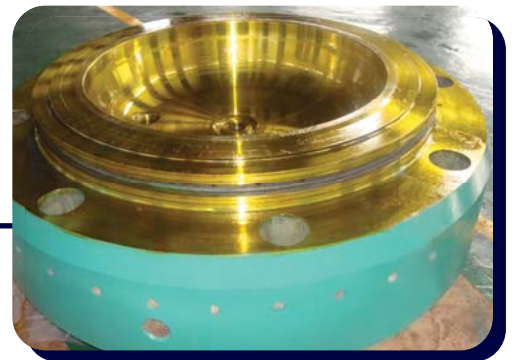

A Reliable Turbocharger and Engine Spares & Repairs Supplier

4-Stroke Diesel Engine

Cylinder liner

Cylinder head, accessory parts

Crankshaft

Connecting rod

Piston, piston pin, piston ring

Valve spindle, seat, cage

Reconditioning

2 stroke cylinder head
piston crown
piston skirt
valve spindle & seat

4 stroke cylinder head
connecting rod

MARIWAY CO., LTD.

Room 1305, No.8, 999 Dongxiu Road,
Shanghai, 200127, P.R.China

Tel: +86-21-5059 2086